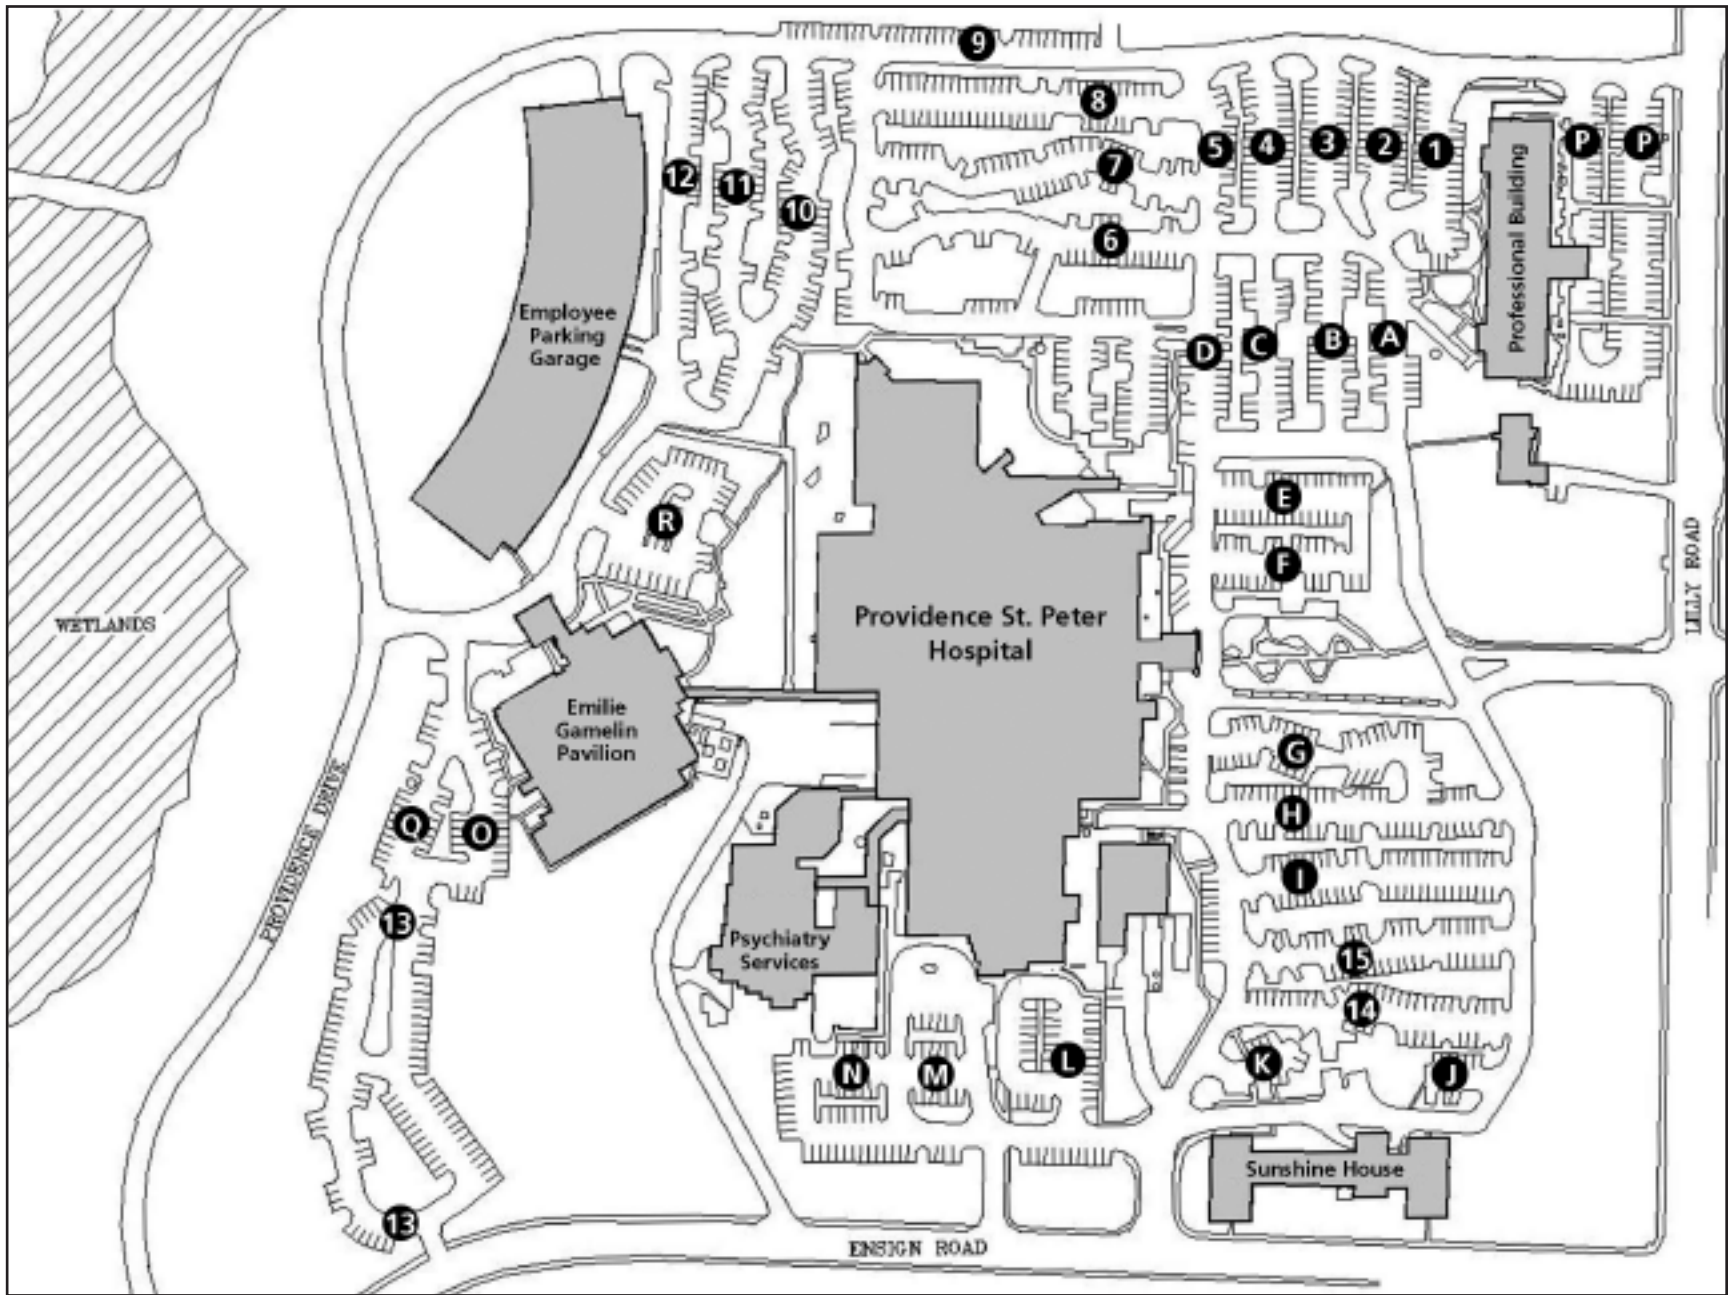

Providence St. Peter Hospital Parking Map

1-15 Staff • A-R Visitor