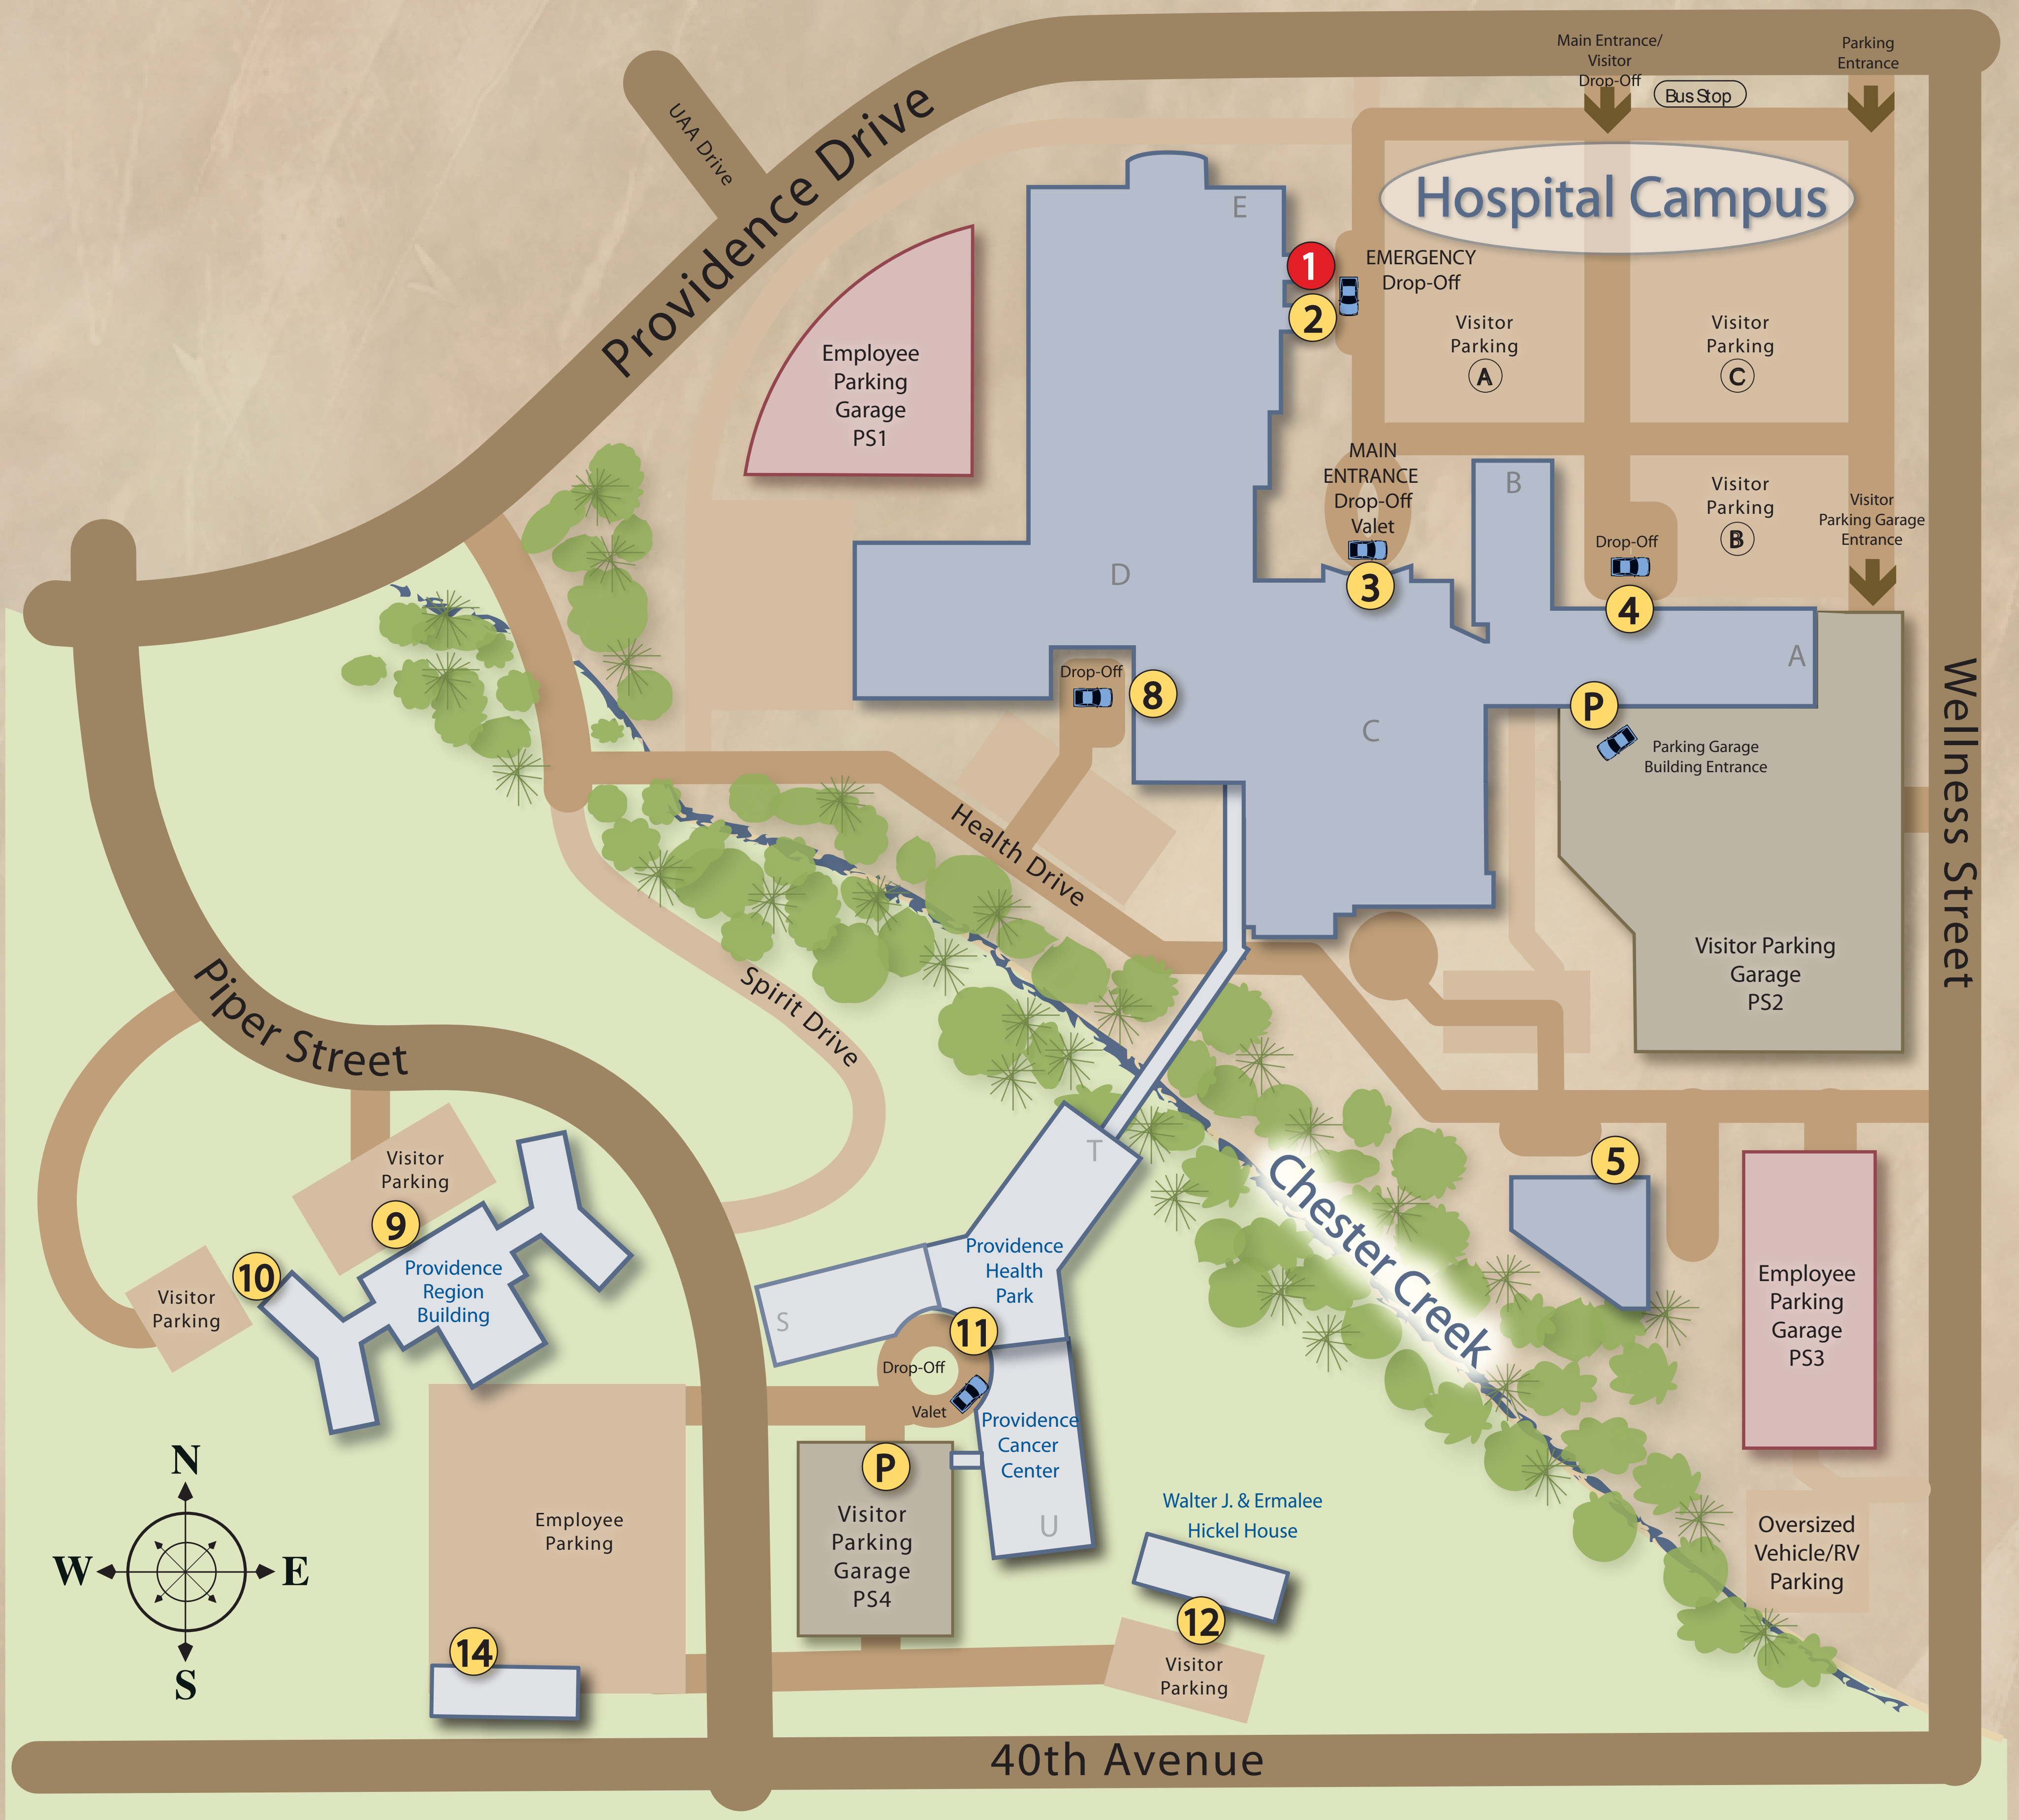

Campus Map

Vicinity Map

Legend

- 1 Emergency
- 2 Day Surgery
- 3 Main Entrance
- 4 Providence Imaging Center
- 5 PAMC Entrance 5
- 8 PAMC Entrance 8
- 9 Providence Region Building
- 10 Crisis Recovery Center
- 11 Providence Health Park
- 12 Hickel House
- 14 Providence Entrance 14
- P Parking Garage